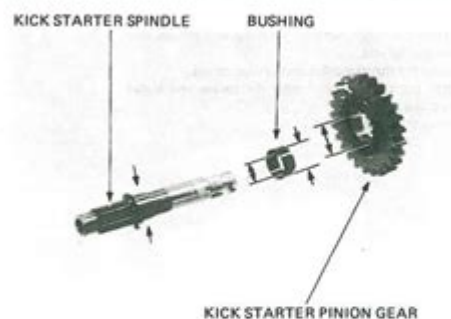

**CLUTCH/KICK STARTER/
SHIFT LINKAGE**

INSPECTION

Measure the kick starter spindle O.D.

SERVICE LIMIT: 16.94 mm (0.667 in)

Measure the pinion gear bushing O.D. and I.D.

SERVICE LIMIT:
O.D.: 18.960 mm (0.7469 in)
I.D.: 17.065 mm (0.6949 in)

Inspect the pinion gear and pawl for damage.
Measure the pinion gear I.D.

SERVICE LIMIT: 19.055 mm (0.7502 in)