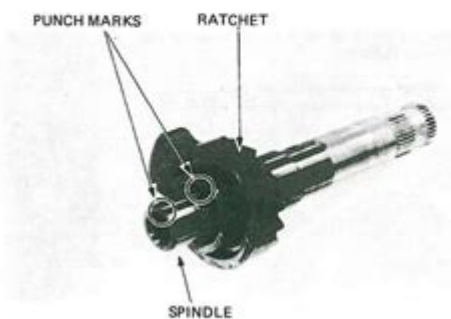

**CLUTCH/KICK STARTER/
SHIFT LINKAGE**

INSPECTION

Measure the kick starter spindle O.D.

SERVICE LIMIT: 16.94 mm (0.667 in)

Measure the pinion gear bushing O.D. and I.D.

SERVICE LIMIT:
O.D.: 18.960 mm (0.7469 in)
I.D.: 17.065 mm (0.6949 in)

Inspect the pinion gear and pawl for damage.
Measure the pinion gear I.D.

SERVICE LIMIT: 19.055 mm (0.7502 in)

Measure the kick starter idle gear I.D.

SERVICE LIMIT: 15.08 mm (0.594 in)

Measure the countershaft O.D.

SERVICE LIMIT: 14.94 mm (0.588 in)

ASSEMBLY

Install the snap ring into the groove of the spindle.
Align the punch marks on the ratchet and the spindle and install the ratchet over the spindle.

Date of Issue: Sept., 1982
© HONDA MOTOR CO., LTD.