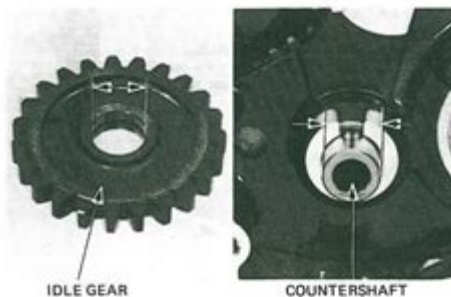

Inspect the pinion gear and pawl for damage.
Measure the pinion gear I.D.

SERVICE LIMIT: 19.055 mm (0.7502 in)

Measure the kick starter idle gear I.D.

SERVICE LIMIT: 15.08 mm (0.594 in)

Measure the countershaft O.D.

SERVICE LIMIT: 14.94 mm (0.588 in)

ASSEMBLY

Install the snap ring into the groove of the spindle.
Align the punch marks on the ratchet and the spindle and install the ratchet over the spindle.

Date of Issue: Sept., 1982
© HONDA MOTOR CO., LTD.